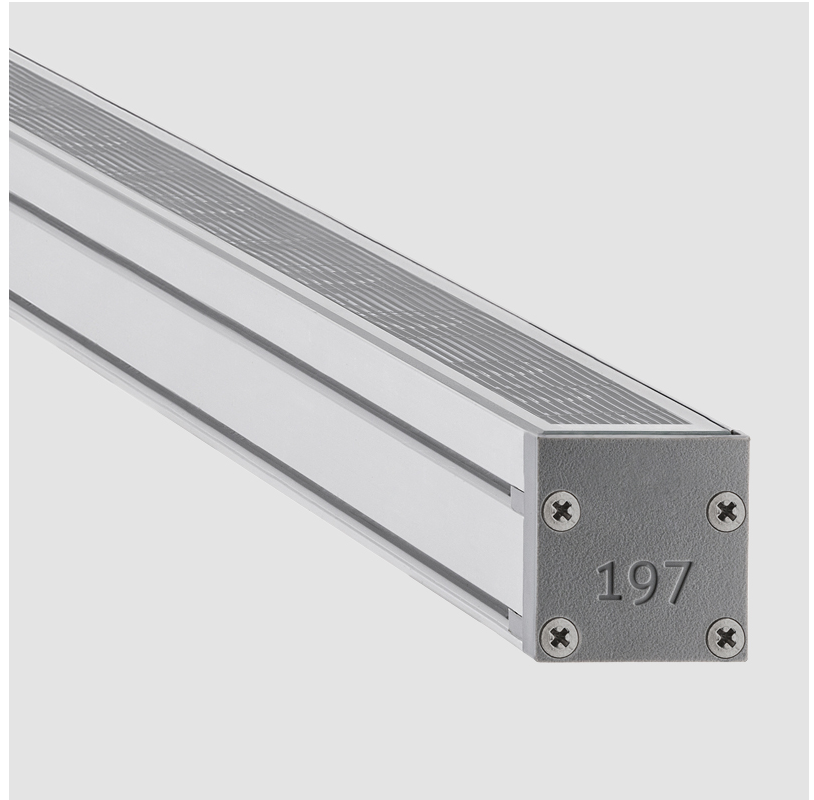

SLASH 30 RECESSED

E12I0054- -

base number   Color   Lens
Temperature   Options

1. To build a product code in our configurator select the specify button on the base model # product page
2. To build a manual product code on this datasheet choose from the options listed below in blue font and add the suffix to the base model #

GENERAL

Series: Slash 30
Brand: Unonovesette
Division: Exterior
Mounting Type: Recessed
Mounting Location: In-Ground
Subcategory: Wallwash

PHYSICAL

Shape: Rectangle
Length (mm): 1139
Length (in): 44 ¹³/₁₆"
Width (mm): 30
Width (in): 1 ³/₁₆"
Height (mm): 53.5
Height (in): 2 ¹/₈"
Light Distribution: Adjustable / Direct
Diffuser: Extra clear tempered 6mm
Fixture Finish: ANA
Fixture Material: Extruded Aluminum
Cable Details: IP68 30cm Cable with Easy Lock system

ELECTRICAL

Lamp Type: LED
Input Wattage (W): 30.5
Total Output Wattage (W): 23.88
Dimming: Non-Dimmable
Driver Included: No
Driver Location: Remote
Driver Type: Constant Voltage - Universal
Driver Class: Class 2
Input Voltage (V): 120 - 277
Output Voltage (V): 24
Upon Request: Phase Dimming (120Vac only) / 0-10V Dimming

LED

Color Temperature (°K): 2200 / 2700 / 3000 / 4000
Max. Delivered Lumen (lm): 2520 (3000K)
CRI: >90 CRI
Lamp Life (hrs): 100000

OPTICAL

Optic°: 12 / 21 / 31 / 46 / 13x36
Adjustability: Tilt ±20°

RATINGS AND CERTIFICATIONS

Certified By: Certified for North American Standards
IP rating: IP67
IK Rating: IK06